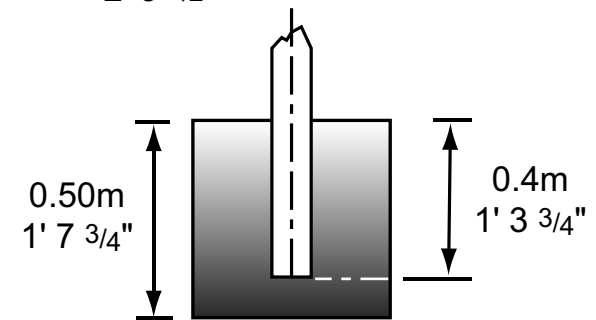

LEG PRESS

OUTDOOR FITNESS

Installation Support
 (877) 517-2200 or (719) 488-3812
 support@outdoor-fitness.com

Weight

Net Weight	202.0 kgs.	445.3 lbs.
Ship Weight	211.0 kgs.	465.2 lbs.

Dimensions (installed)

Length	2.80 m	9' 2 1/4"
Width	2.80 m	9' 2 1/4"
Height*	2.50 m	8' 2 1/2"