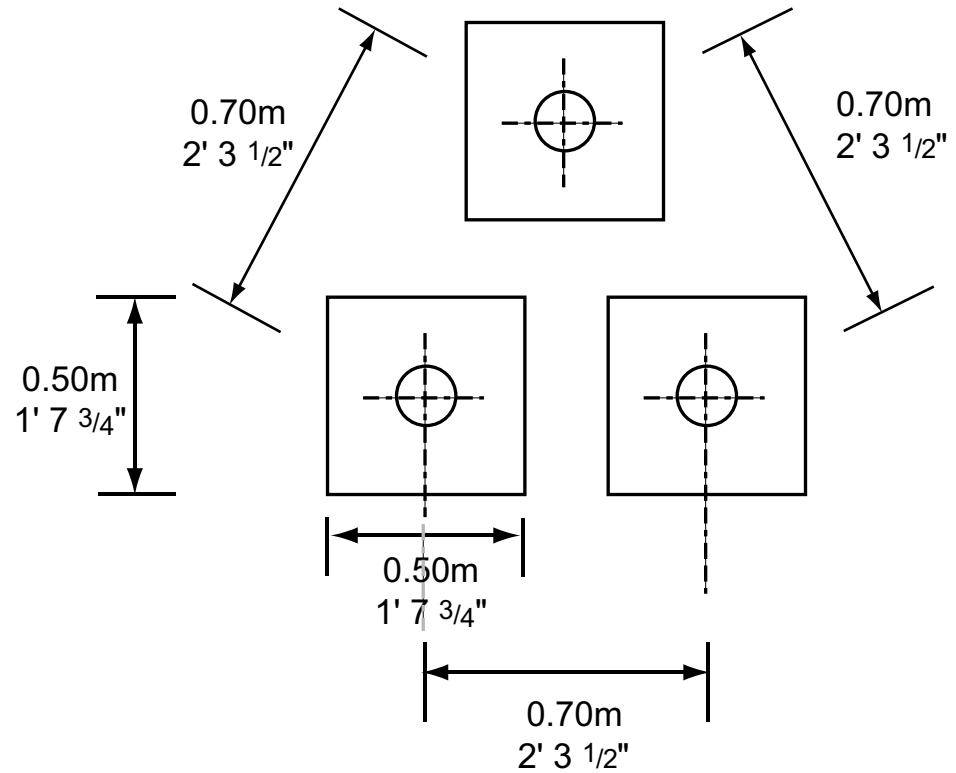

LEG PRESS

OUTDOOR FITNESS

Installation Support
 (877) 517-2200 or (719) 488-3812
 support@outdoor-fitness.com

Weight

Net Weight	202.0 kgs.	445.3 lbs.
Ship Weight	211.0 kgs.	465.2 lbs.

Dimensions (installed)

Length	2.80 m	9' 2 1/4"
Width	2.80 m	9' 2 1/4"
Height*	2.50 m	8' 2 1/2"